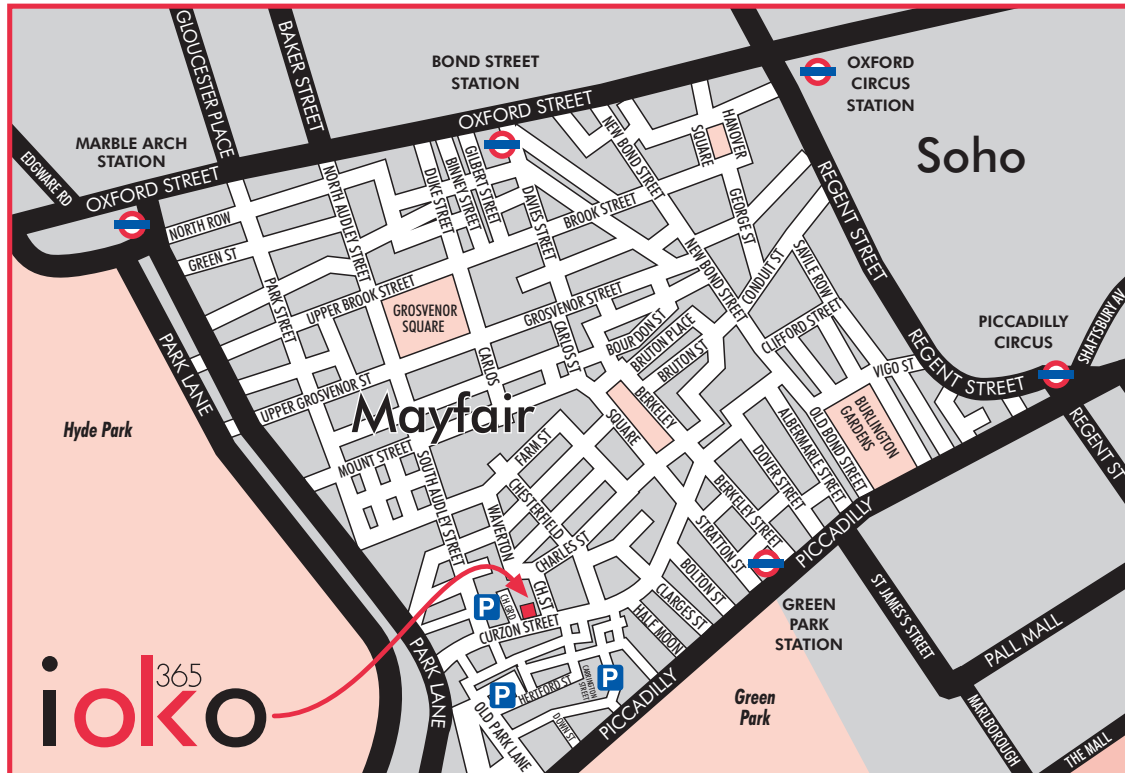

17c Curzon Street,
London, W1J 5HR

Tel: +44(0)207 297 4660 Fax: +44(0)207 355 1056

detail

directions

Office Location

Our London office is located at 17c Curzon Street, situated between Chesterfield Street and Chesterfield Gardens.

Tube

The nearest tube station is Green Park which is on the Victoria, Jubilee and Piccadilly lines.

Train

The nearest mainline station is Victoria.

Car Parks

There are three NCP car parks in the vicinity:-

Chesterfield House, Chesterfield Gardens
Tel: 020 7629 6702

Carrington Street
Tel: 020 7629 9806

Hilton Hotel
Tel: 0207 499 2321