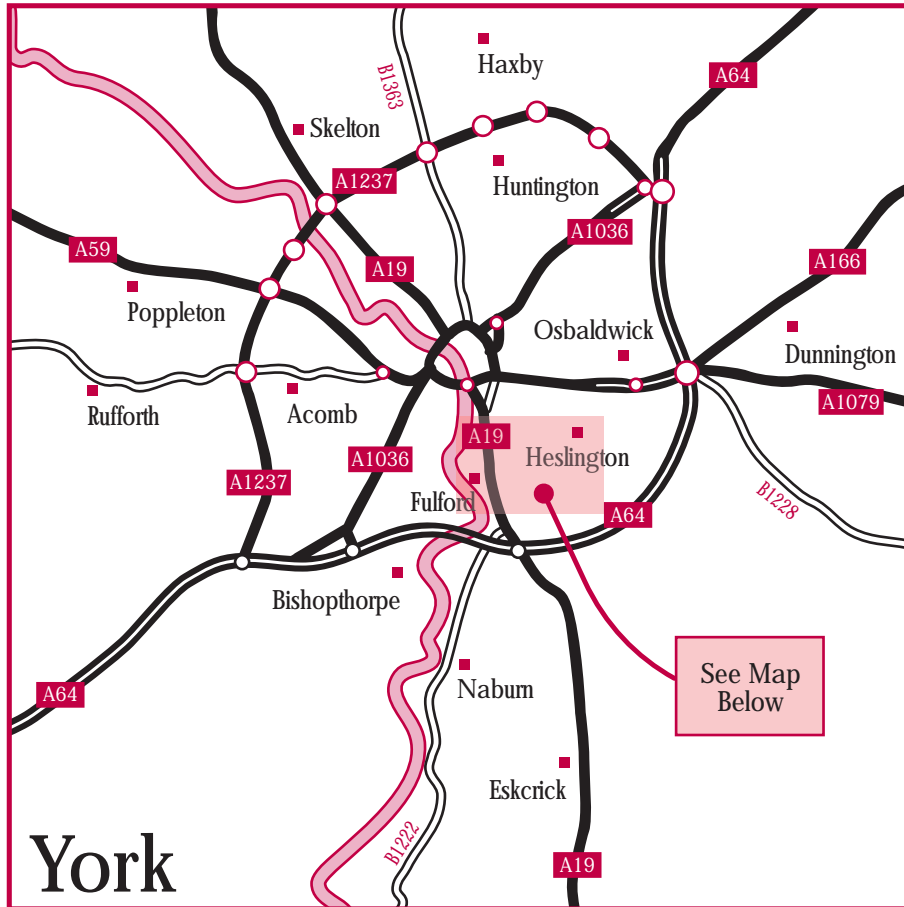

Innovation Close,
York Science Park, York, YO10 5ZD
Tel: +44(0) 1904 438 000 Fax: +44(0) 1904 435 450

directions

detail